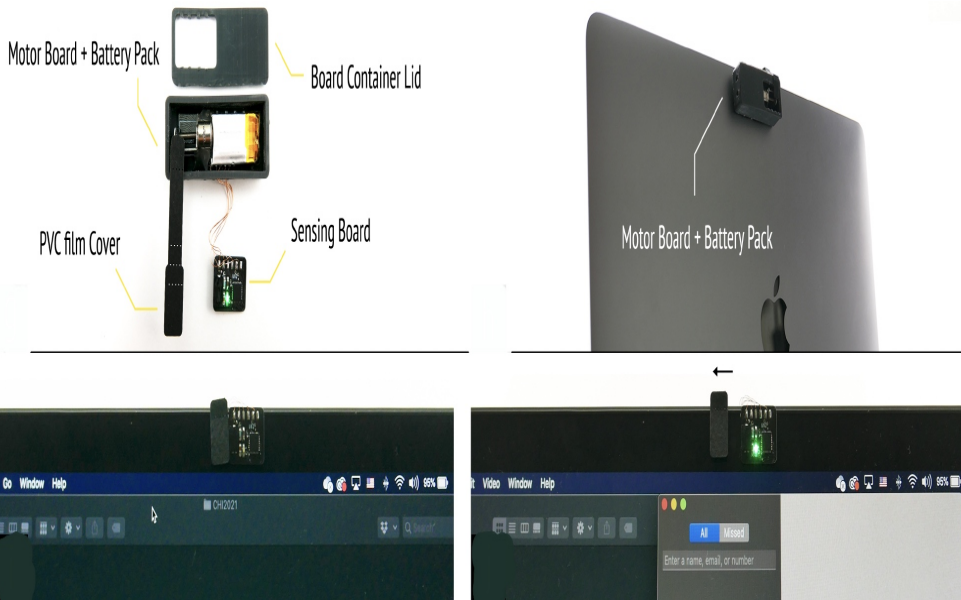

### Method 1: Electrical PDLC Smart Webcam Cover