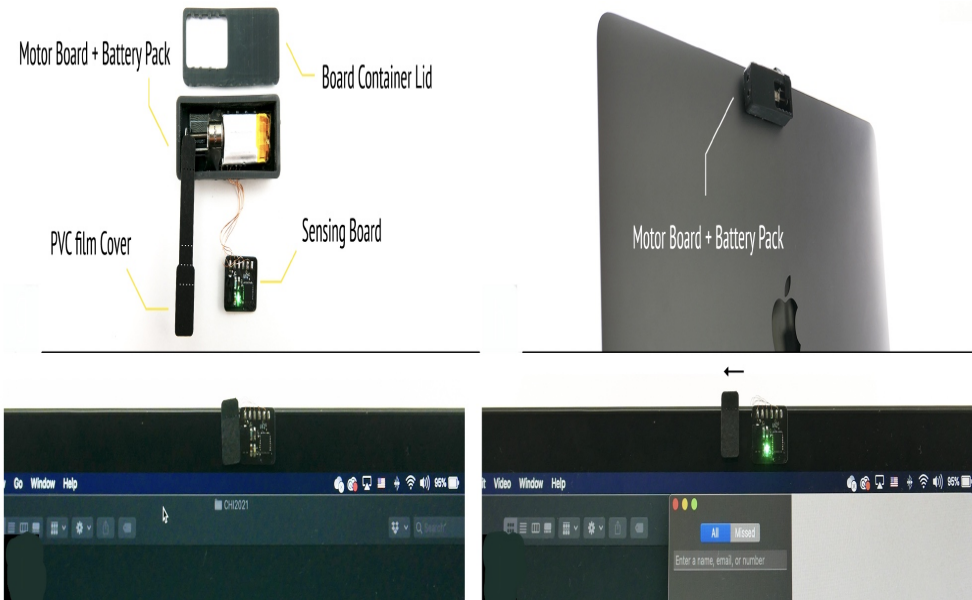

### Method 1: Electrical PDLC Smart Webcam Cover